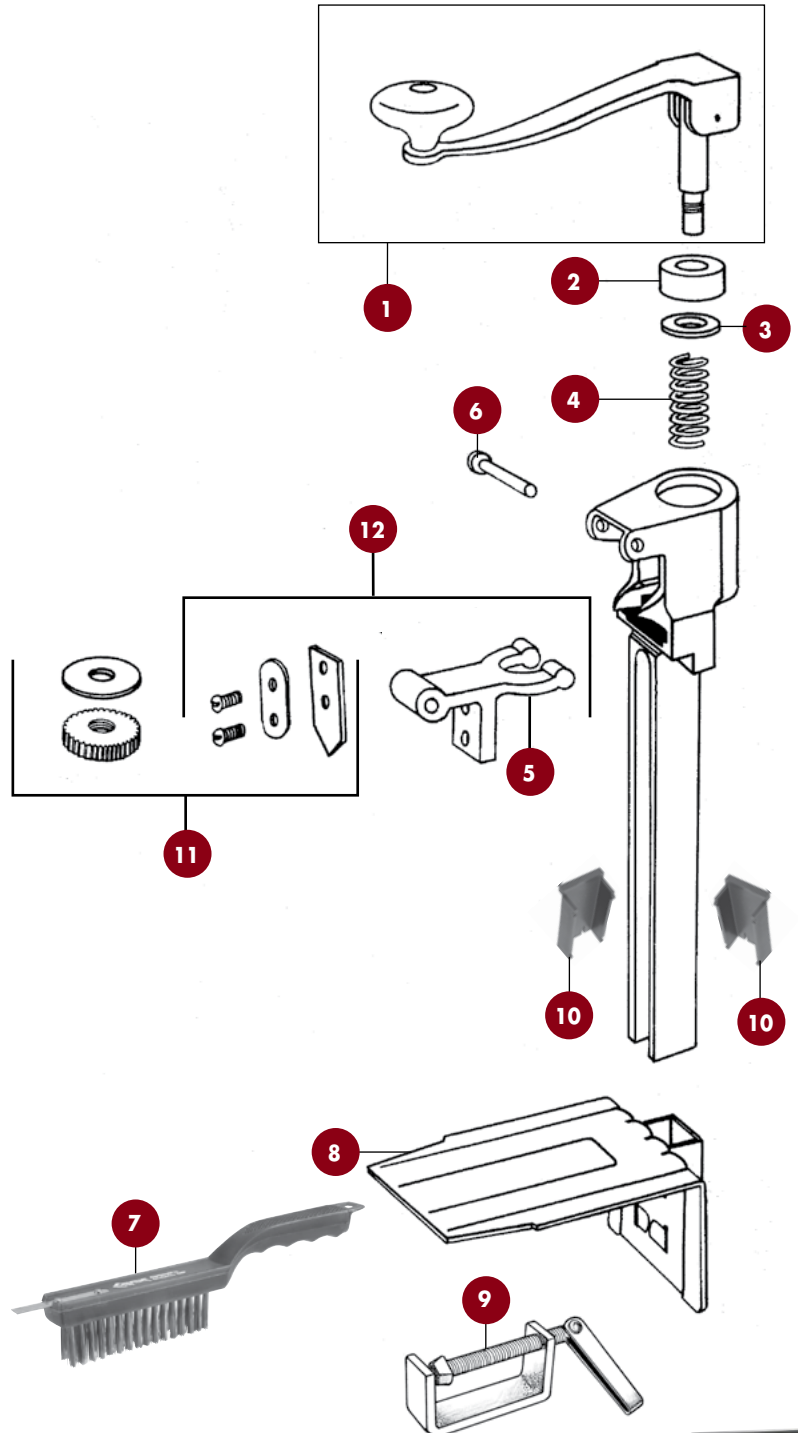

ANOTHER

EASY FIX

by **FMP**

CAN OPENER

Do-It-Yourself Parts for:

EDLUND® MODELS #1 & #1S

REF No.	ITEM No.	DESCRIPTION	EDLUND No.
1	198-1004	Handle with arbor	A507
2	198-1001	Bushing	B119
3	198-1034	Spring washer	W036
4	198-1038	Spring	S150
5	198-1037	Knife holder	H019
6	198-1033	Knife holder rivet	R040
7	198-1088	Cleaning brush	385, ST93
8	198-1002	Base (nickel-plated)	A501
8	198-1083	Base (stainless steel)	A502
9	198-1085	Spring release clamp	A5191
10	198-1153	Slide bar inserts (set of 2)	I064
11	198-1207	Gear/knife assembly	KT1100
12	198-1084	Knife holder assembly	A513

FRANKLIN MACHINE PRODUCTS
We Wrote the Book on Kitchen Parts and Accessories™
 800-257-7737 • Fax: 800-255-9866
FMPONLINE.COM

Visit www.easyfixparts.com
 for our complete library of
 Easy Fix Do-It-Yourself Parts Guides.